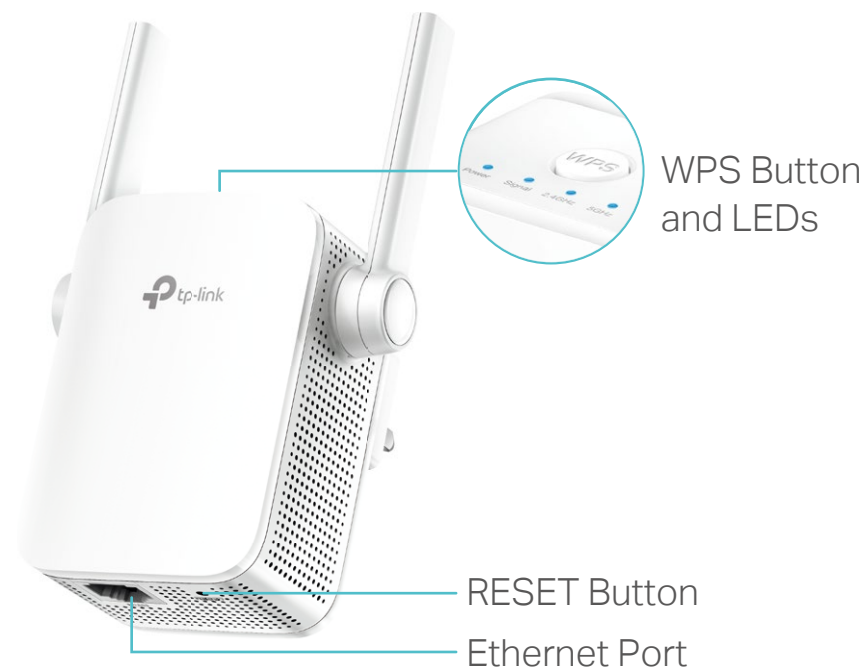

Specifications

Hardware

- Ethernet Port: 1 10/100Mbps RJ45 Port
- Button: WPS Button, RESET Button
- Antenna: 2 External Antennas
- Power Consumption: 6.8W max
- Dimensions (W × D × H):
  3.06 x 1.57 x 3.15 in. (77.8 x 40 x 80 mm)

Wireless

- Wireless Standards: IEEE 802.11a/n/ac 5GHz, IEEE 802.11b/g/n 2.4GHz
- Frequency: 2.4GHz and 5GHz
- Signal Rate: 300Mbps at 2.4GHz, 433Mbps at 5GHz
- Transmit Power: 2.4GHz < 20dBm, 5GHz < 30dBm
- Reception Sensitivity:
  5GHz:
  11a 6Mbps:-93dBm, 11a 54Mbps:-77dBm
  11ac HT20 MCS8:-69dBm, 11ac HT40 MCS9:-66dBm
  11ac HT80 MCS9:-62dBm
  2.4GHz:
  11g 6Mbps:-93dBm, 11g 54Mbps:-74dBm
  11n HT20 MCS7:-76dBm, 11n HT40 MCS7:-73dBm
- Wireless Function: Enable/Disable Wireless Radio
- Wireless Security: WEP, WPA/WPA-PSK2 encryptions, Enable/Disable SSID Broadcast

Others

- Certification
  CE, RoHS
- System Requirements
  Microsoft Windows 98SE, NT, 2000, XP, Vista™ or Windows 7, 8, 8.1, 10, MAC OS, NetWare, UNIX or Linux
  Internet Explorer 11, Firefox 12.0, Chrome 20.0, Safari 4.0, or other Java-enabled browser
- Package Contents
  AC750 Wi-Fi Range Extender RE205
  Quick Installation Guide

For more information, please visit

<http://www.tp-link.com/products/details/RE205.html>

or scan the QR code left

Attention: This device may only be used indoors in all EU member states and EFTA countries.

Specifications are subject to change without notice. TP-Link is a registered trademark of TP-Link Technologies Co., Ltd. Other brands and product names are trademarks or registered trademarks of their respective holders. Copyright ©2020 TP-Link Technologies Co., Ltd. All rights reserved.

* Maximum wireless signal rates are the physical rates derived from IEEE Standard 802.11 specifications. Actual wireless data throughput and wireless coverage per ft² are not guaranteed and will vary as a result of network conditions, client limitations, and environmental factors, including building materials, obstacles, volume and density of traffic, and client location.

* The product may not be compatible with routers or gateways with firmware that has been altered, is based on open source programs, or is non-standard or outdated.

* Smart Roaming is designed for devices that support the 802.11k/v standard.

www.tp-link.com

TP-Link AC750 Wi-Fi Range Extender RE205