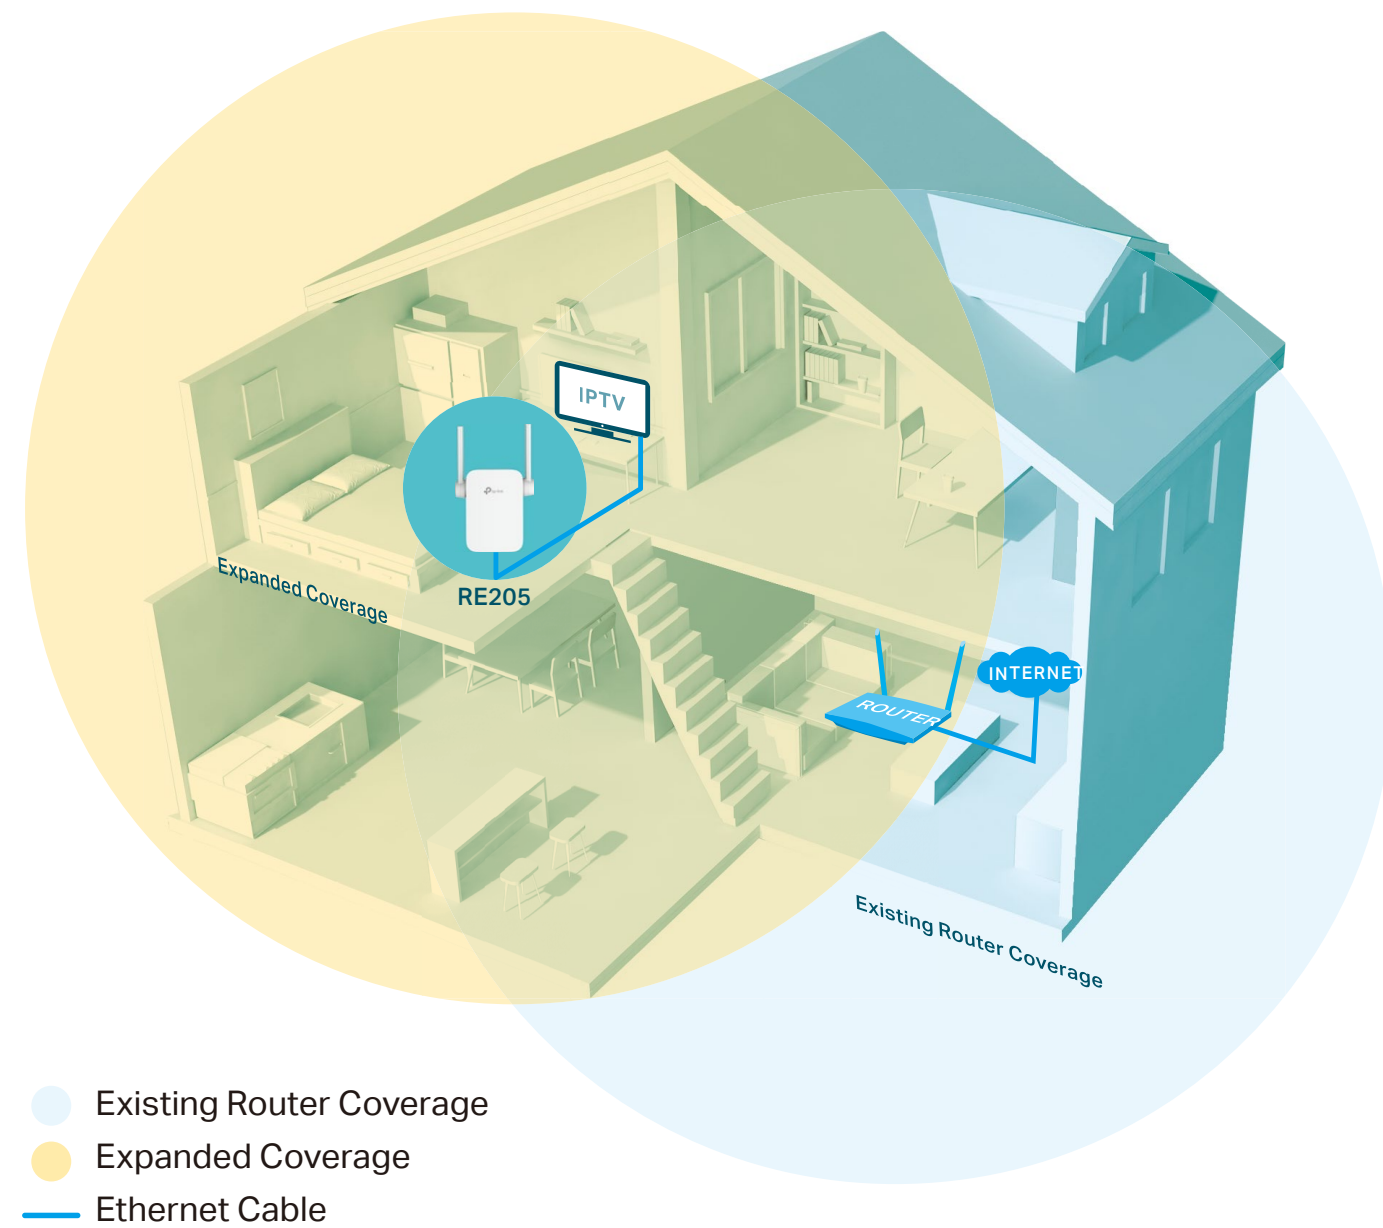

Smart Roaming

Enjoy uninterrupted streaming, surfing and more — even when moving around your home.

One Wi-Fi Name

Stay connected to the same network name in every room.

Unified Management

Manage the whole-home Wi-Fi by managing the central node via Tether app/Web UI.

Upgrade to Mesh Network

Enjoy Mesh network without having to replace your existing router by simply updating your OneMesh™ router's firmware.

Check full list of OneMesh™ routers and range extenders at: <https://www.tp-link.com/onemesh/re205>

*More compatible devices are coming soon.

Highlights

Extend AC750 Wi-Fi to Your Whole Home

The AC750 Wi-Fi Range Extender strengthens and expands your router's signal into areas the router can't reach on its own, achieving speeds of 300Mbps on the 2.4GHz band and 433Mbps on the 5GHz band.

Perfect Location at a Glimpse

An intelligent Signal light helps you quickly find the best location to place the range extender.

Features

Ease of Use

- Intuitive Web UI – Ensures quick and simple installation without hassle
- Secure One-Touch Connection (WPS) – Instantly connects the extender to a router without further configuration
- Hassle-free Management with Tether App – The network management is easy with the TP-Link Tether App, available on any Android or iOS device
- Smart Signal Indicator – See signal strength to find the best spot to extend Wi-Fi
- Easy to install and move – Compact Wall-Plug design
- Ethernet Port – Connects a wired device to your Wi-Fi network