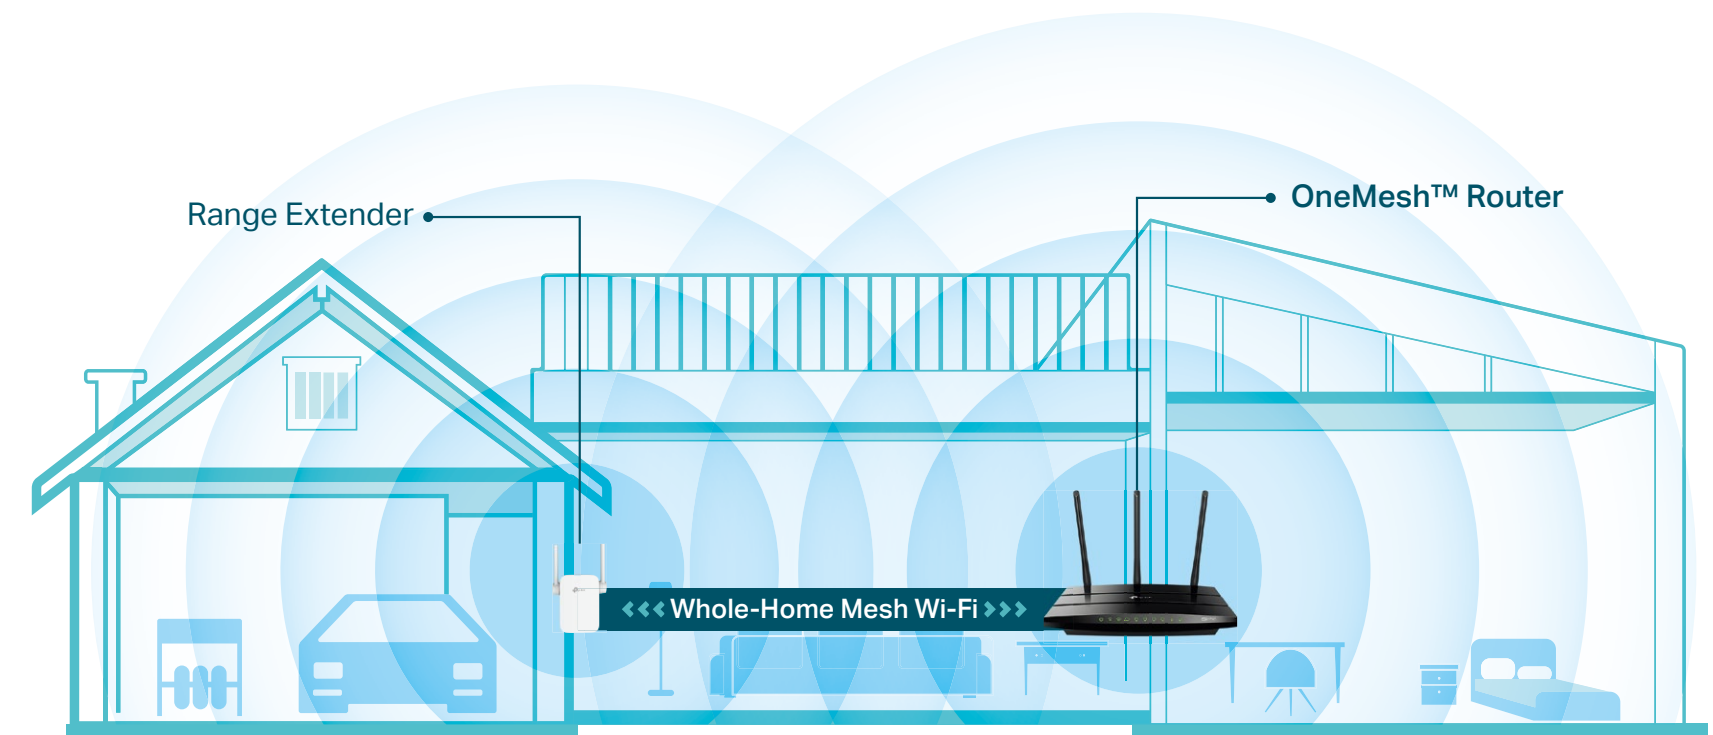

Create a Mesh network by connecting your range extender to a OneMesh™ router for seamless whole-home coverage.

Wi-Fi Dead-Zone Killer

Eliminate weak signal areas with Wi-Fi coverage for the whole house.

Smart Roaming

Enjoy uninterrupted streaming, surfing and more — even when moving around your home.

One Wi-Fi Name

Stay connected to the same network name in every room.

Unified Management

Manage the whole-home Wi-Fi by managing the central node via Tether app/Web UI.

Perfect Location at a Glimpse

An intelligent Signal light helps you quickly find the best location to place the range extender.

Features

Ease of Use

- Intuitive Web UI – Ensures quick and simple installation without hassle
- Secure One-Touch Connection (WPS) – Instantly connects the extender to a router without further configuration
- Hassle-free Management with Tether App – The network management is easy with the TP-Link Tether App, available on any Android or iOS device
- Smart Signal Indicator – See signal strength to find the best spot to extend Wi-Fi
- Easy to install and move – Compact Wall-Plug design
- Ethernet Port – Connects a wired device to your Wi-Fi network